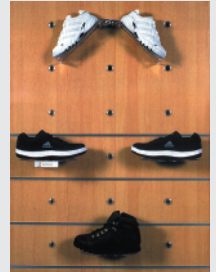

## Our Shopfittings Department Specialise in:

- Slatwall & Accessories
- Display Mesh & Accessories
- Various Wall-Mount Post Systems
- Wall Stripping & Accessories
- Showcases
- Slotted Tube (SQ. & Rect.)
- Custom Metal & Acrylic Shopfittings
- Metal Gondola Shelving
- Pegboard Accessories
- Clearance Shopfittings
- Fashion Forms & Tailor Forms
- Coat Hangers
- Mannequins
- Clothing Racks
- Assorted Display Stands (Timber & Metal)
- Price Guns & Labels
- Tagging Guns & Accessories
- Gift Voucher Books
- Shop Signage & Ticket Frames
- Acrylic Display Props
- Dumpbins (Wire & Cardboard)
- Ergonomic Chairs & Pivot Arms (for PC's & Monitors)